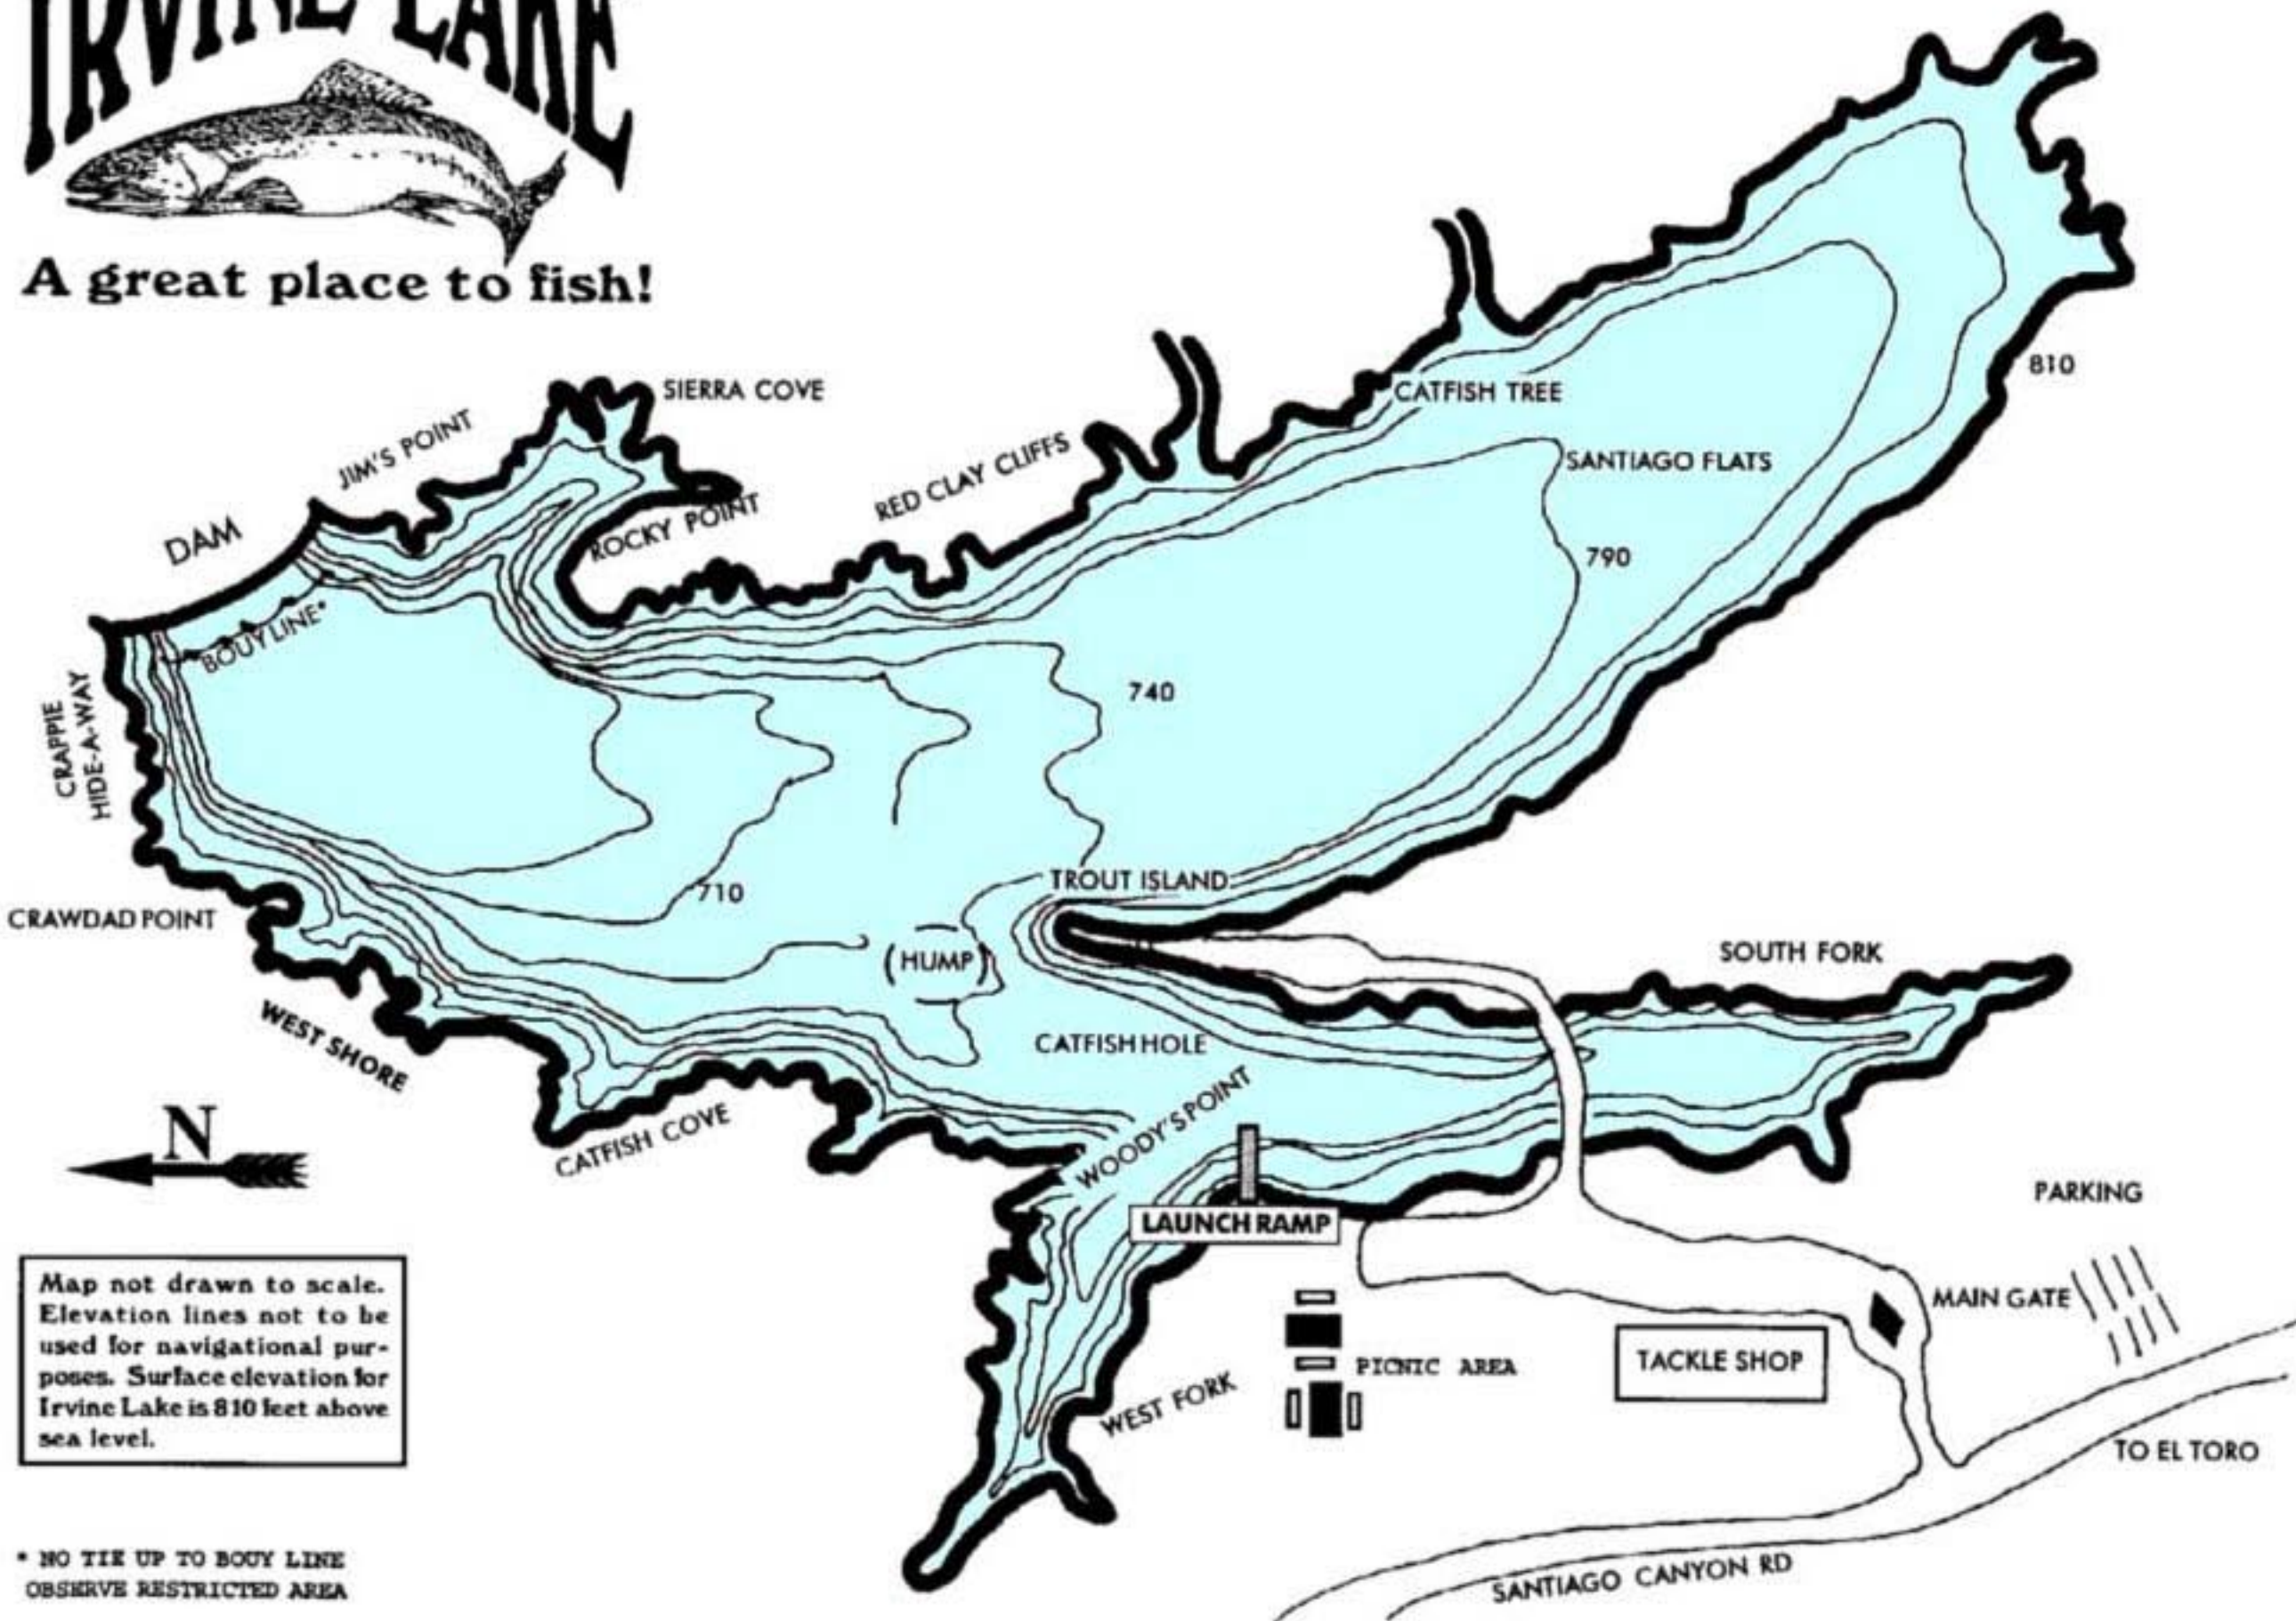

IRVINE LAKE

A great place to fish!

Map not drawn to scale.
Elevation lines not to be
used for navigational pur-
poses. Surface elevation for
Irvine Lake is 810 feet above
sea level.

* NO TIE UP TO BOUY LINE
OBSERVE RESTRICTED AREA